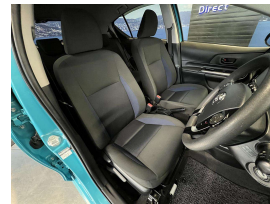

## 2017 Toyota Aqua Hybrid S - Apple Car Play Android Auto -

|         |           |         |       |          |
|---------|-----------|---------|-------|----------|
| Vehicle | Odometer  | Engine  | Seats | Stock ID |
| Details | 51.900 km | 1500 cc | -     | 15847    |