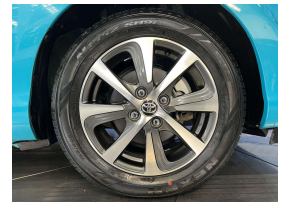

## 2017 Toyota Aqua Hybrid S - Apple Car Play Android Auto -

|         |           |         |       |          |
|---------|-----------|---------|-------|----------|
| Vehicle | Odometer  | Engine  | Seats | Stock ID |
| Details | 51.900 km | 1500 cc | -     | 15847    |