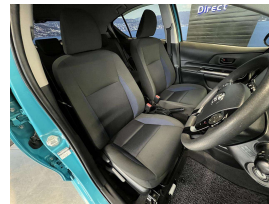

## 2017 Toyota Aqua Hybrid S - Apple Car Play Android Auto -

Vehicle	Odometer	Engine	Seats	Stock ID
Details	51.900 km	1500 cc	-	15847