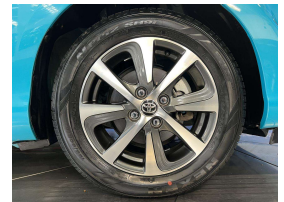

## 2017 Toyota Aqua Hybrid S - Apple Car Play Android Auto -

Vehicle	Odometer	Engine	Seats	Stock ID
Details	51.900 km	1500 cc	-	15847