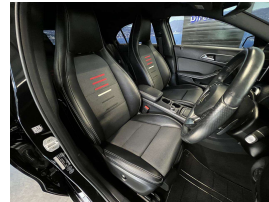

Wholesale Cars Direct

2015 Mercedes-Benz A 180 Facelift Style Pack \$17,990

Vehicle	Odometer	Engine	Seats	Stock ID
Details	41.700 km	1600 cc	-	16200

Quality is not a marketing act at Wholesale Cars Direct, it is who we are.

Face lift Model Style Pack, Features include Memory drivers seat, Dark tinted glass, Adaptive cruise control, Lane keep assist, Attention assist, Blind spot assist, Pedestrian protection-Active engine hood, Active park assist, Multi function steering wheel, Heated front seats, Navigation & Stereo upgraded to NZ spec, 9 x SRS airbags, Partial leather interior, Front & rear parking sensors, Climate air condition, Proximity key, Reverse camera, Bi-Xenon headlights, Bluetooth handsfree, Music streaming, 3 Point safety belts for all seats, Auto head lights, Isofix anchor points, Push button start. 16 inch factory alloys. The 1.6 Litre Turbo engine develops 90kw.