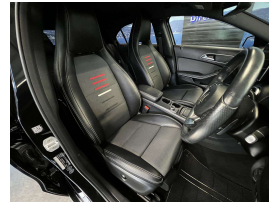

Wholesale Cars Direct

2015 Mercedes-Benz A 180 Facelift Style Pack \$19,990

| | | | | |
|---------|-----------|---------|-------|----------|
| Vehicle | Odometer | Engine | Seats | Stock ID |
| Details | 41.700 km | 1600 cc | - | 16200 |