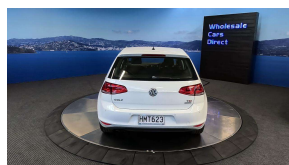

## 2014 Volkswagen Golf 1.4TSI Highline - NZ new. \$14,990

Vehicle	Odometer	Engine	Seats	Stock ID
Details	80.000 km	1400 cc	-	16325