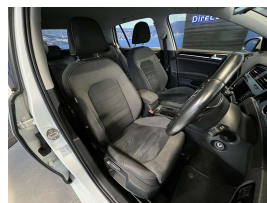

## 2014 Volkswagen Golf 1.4TSI Highline - NZ new. \$14,990

Vehicle	Odometer	Engine	Seats	Stock ID
Details	80.000 km	1400 cc	-	16325