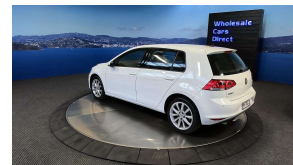

## 2014 Volkswagen Golf 1.4TSI Highline - NZ new. \$14,990

Vehicle	Odometer	Engine	Seats	Stock ID
Details	80.000 km	1400 cc	-	16325