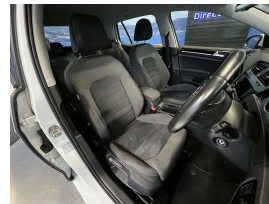

Wholesale Cars Direct

2014 Volkswagen Golf 1.4TSI Highline - NZ new. \$14,990

Vehicle	Odometer	Engine	Seats	Stock ID
Details	80.000 km	1400 cc	-	16325

TRADE IN's

All trade ins can be facilitated here quickly and easily