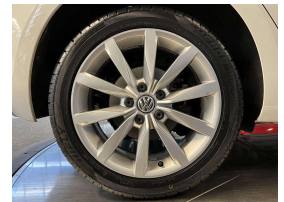

Wholesale Cars Direct

2014 Volkswagen Golf 1.4TSI Highline - NZ new. \$14,990

Vehicle	Odometer	Engine	Seats	Stock ID
Details	80.000 km	1400 cc	-	16325

TRADE IN's

All trade ins can be facilitated here quickly and easily