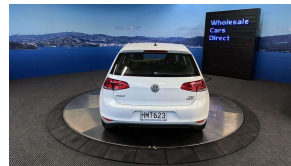

Wholesale Cars Direct

2014 Volkswagen Golf 1.4TSI Highline - NZ new. \$14,990

Vehicle	Odometer	Engine	Seats	Stock ID
Details	80.000 km	1400 cc	-	16325

TRADE IN's

All trade ins can be facilitated here quickly and easily