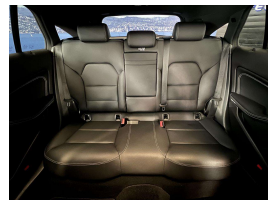

Wholesale Cars Direct

2019 Mercedes-Benz CLA 220 4Matic - Shooting Break - Leather.

Stock ID 16544
Engine 2000 cc
Body Station Wagon
Odometer 18,970 km
Interior Leather
Transmission Automatic

Welcome to Wholesale Cars Direct.
WCD is quality, WCD is service, it is who we are.