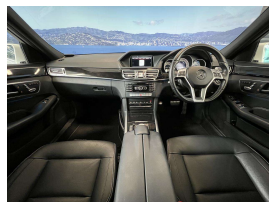

Wholesale Cars Direct

2015 Mercedes-Benz E 300 Avantgarde AMG Sport - Panoramic Sunroof

Stock ID 16547
Engine 3500 cc
Body Station Wagon
Odometer 75,640 km
Interior Leather
Transmission Automatic

Welcome to Wholesale Cars Direct.
WCD is quality, WCD is service, it is who we are.