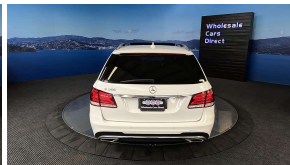

Wholesale Cars Direct

2015 Mercedes-Benz E 300 Avantgarde AMG Sport - Panoramic Sunroof

Stock ID 16547
Engine 3500 cc
Body Station Wagon
Odometer 75,640 km
Interior Leather
Transmission Automatic

Welcome to Wholesale Cars Direct.
WCD is quality, WCD is service, it is who we are.