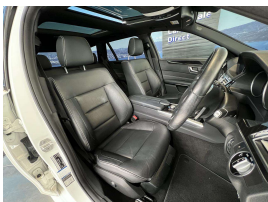

Wholesale Cars Direct

2015 Mercedes-Benz E 300 Avantgarde AMG Sport - Panoramic Sunroof

Stock ID 16547
Engine 3500 cc
Body Station Wagon
Odometer 75,640 km
Interior Leather
Transmission Automatic

Welcome to Wholesale Cars Direct.
WCD is quality, WCD is service, it is who we are.