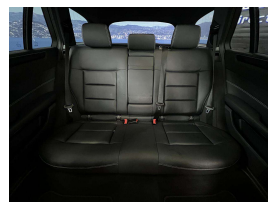

Wholesale Cars Direct

2015 Mercedes-Benz E 300 Avantgarde AMG Sport - Panoramic Sunroof

Stock ID 16547
Engine 3500 cc
Body Station Wagon
Odometer 75,640 km
Interior Leather
Transmission Automatic

Welcome to Wholesale Cars Direct.
WCD is quality, WCD is service, it is who we are.