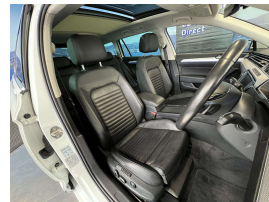

Wholesale Cars Direct

2016 Volkswagen Passat GTE PHEV - Advance - Grade 4.5 - N

Vehicle	Odometer	Engine	Seats	Stock ID
Details	63,511 km	1400 cc	-	16051

TRADE IN's

All trade ins can be facilitated here quickly and easily