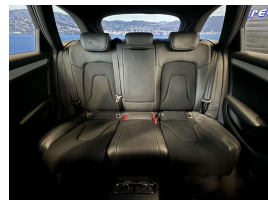

Wholesale Cars Direct

2014 Audi A4 2.0TFSI Avant S-Line - Grade 4.5. \$19,990

Stock ID 16497
Engine 2000 cc
Body Station Wagon
Odometer 49,990 km
Interior 0
Transmission Automatic

Welcome to Wholesale Cars Direct.
WCD is quality, WCD is service, it is who we are.