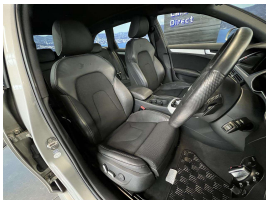

Wholesale Cars Direct

2014 Audi A4 2.0TFSI Avant S-Line - Grade 4.5. \$19,990

Stock ID 16497
Engine 2000 cc
Body Station Wagon
Odometer 49,990 km
Interior 0
Transmission Automatic

Welcome to Wholesale Cars Direct.
WCD is quality, WCD is service, it is who we are.