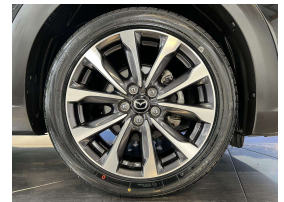

## 2018 Mazda CX-3 20S Pro Active Package - Grade 4.5.

Vehicle	Odometer	Engine	Seats	Stock ID
Details	28.760 km	2000 cc	-	16382