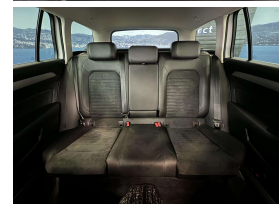

2017 Volkswagen Passat 1.4TSI Elegance - Grade 4.5 - NZ Nav & Stereo

Stock ID	15968
Engine	1400 cc
Body	Station Wagon
Odometer	55,660 km
Interior	0
Transmission	Automatic

Welcome to Wholesale Cars Direct.
WCD is quality, WCD is service, it is who we are.

This is one stunning Elegance Line Passat Estate. We are so pleased to bring such an immaculate example to the New Zealand market place. Features include partial leather interior, Power tail gate, Heated front seats, 9 x SRS airbags, Radar cruise control, Paddle shift tiptronic, Parking sensors, Traction control, Push button start, ABS, ISOFIX child seat anchors, 3 Point seat belts for all seats, Auto headlights, Dual side climate air conditioning, Bluetooth music streaming, Hands free, Stereo & Navigation upgraded to NZ Spec. Equipped with a 1.4 Litre Turbocharged Engine that develops 90Kw.