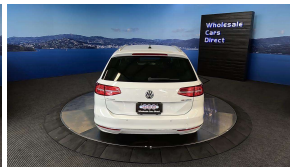

Wholesale Cars Direct

2017 Volkswagen Passat 1.4TSI Elegance - Grade 4.5 - NZ Nav & Stereo

Stock ID	15968
Engine	1400 cc
Body	Station Wagon
Odometer	55,660 km
Interior	0
Transmission	Automatic

Welcome to Wholesale Cars Direct.
WCD is quality, WCD is service, it is who we are.

This is one stunning Elegance Line Passat Estate. We are so pleased to bring such an immaculate example to the New Zealand market place. Features include partial leather interior, Power tail gate, Heated front seats, 9 x SRS airbags, Radar cruise control, Paddle shift tiptronic, Parking sensors, Traction control, Push button start, ABS, ISOFIX child seat anchors, 3 Point seat belts for all seats, Auto headlights, Dual side climate air conditioning, Bluetooth music streaming, Hands free, Stereo & Navigation upgraded to NZ Spec. Equipped with a 1.4 Litre Turbocharged Engine that develops 90Kw.