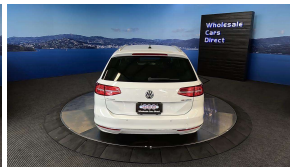

## 2017 Volkswagen Passat 1.4TSI Elegance - Grade 4.5 - NZ Nav & Stereo

<b>Stock ID</b>	15968
<b>Engine</b>	1400 cc
<b>Body</b>	Station Wagon
<b>Odometer</b>	55,660 km
<b>Interior</b>	0
<b>Transmission</b>	Automatic

Welcome to Wholesale Cars Direct.  
WCD is quality, WCD is service, it is who we are.

This is one stunning Elegance Line Passat Estate. We are so pleased to bring such an immaculate example to the New Zealand market place. Features include partial leather interior, Power tail gate, Heated front seats, 9 x SRS airbags, Radar cruise control, Paddle shift tiptronic, Parking sensors, Traction control, Push button start, ABS, ISOFIX child seat anchors, 3 Point seat belts for all seats, Auto headlights, Dual side climate air conditioning, Bluetooth music streaming, Hands free, Stereo & Navigation upgraded to NZ Spec. Equipped with a 1.4 Litre Turbocharged Engine that develops 90Kw.