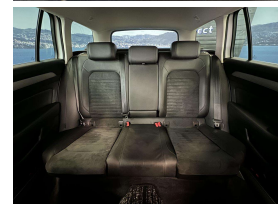

2017 Volkswagen Passat 1.4TSI Elegance - Grade 4.5 - NZ Nav & Stereo

Stock ID	15968
Engine	1400 cc
Body	Station Wagon
Odometer	55,660 km
Interior	0
Transmission	Automatic

Welcome to Wholesale Cars Direct.
WCD is quality, WCD is service, it is who we are.

This is one stunning Elegance Line Passat Estate. We are so pleased to bring such an immaculate example to the New Zealand market place. Features include partial leather interior, Power tail gate, Heated front seats, 9 x SRS airbags, Radar cruise control, Paddle shift tiptronic, Parking sensors, Traction control, Push button start, ABS, ISOFIX child seat anchors, 3 Point seat belts for all seats, Auto headlights, Dual side climate air conditioning, Bluetooth music streaming, Hands free, Stereo & Navigation upgraded to NZ Spec. Equipped with a 1.4 Litre Turbocharged Engine that develops 90Kw.