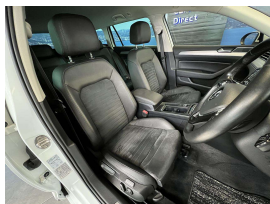

2017 Volkswagen Passat 1.4TSI Elegance - Grade 4.5 - NZ Nav & Stereo

Stock ID	15968
Engine	1400 cc
Body	Station Wagon
Odometer	55,660 km
Interior	0
Transmission	Automatic

Welcome to Wholesale Cars Direct.
WCD is quality, WCD is service, it is who we are.

This is one stunning Elegance Line Passat Estate. We are so pleased to bring such an immaculate example to the New Zealand market place. Features include partial leather interior, Power tail gate, Heated front seats, 9 x SRS airbags, Radar cruise control, Paddle shift tiptronic, Parking sensors, Traction control, Push button start, ABS, ISOFIX child seat anchors, 3 Point seat belts for all seats, Auto headlights, Dual side climate air conditioning, Bluetooth music streaming, Hands free, Stereo & Navigation upgraded to NZ Spec. Equipped with a 1.4 Litre Turbocharged Engine that develops 90Kw.