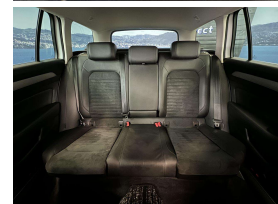

2017 Volkswagen Passat 1.4TSI Elegance - Grade 4.5 - NZ Nav & Stereo

Stock ID	15968
Engine	1400 cc
Body	Station Wagon
Odometer	55,660 km
Interior	0
Transmission	Automatic

Welcome to Wholesale Cars Direct.
WCD is quality, WCD is service, it is who we are.

This is one stunning Elegance Line Passat Estate. We are so pleased to bring such an immaculate example to the New Zealand market place. Features include partial leather interior, Power tail gate, Heated front seats, 9 x SRS airbags, Radar cruise control, Paddle shift tiptronic, Parking sensors, Traction control, Push button start, ABS, ISOFIX child seat anchors, 3 Point seat belts for all seats, Auto headlights, Dual side climate air conditioning, Bluetooth music streaming, Hands free, Stereo & Navigation upgraded to NZ Spec. Equipped with a 1.4 Litre Turbocharged Engine that develops 90Kw.