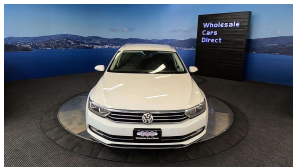

Wholesale Cars Direct

2017 Volkswagen Passat 1.4TSI Elegance - Grade 4.5 - NZ Nav & Stereo

Stock ID	15968
Engine	1400 cc
Body	Station Wagon
Odometer	55,660 km
Interior	0
Transmission	Automatic

Welcome to Wholesale Cars Direct.
WCD is quality, WCD is service, it is who we are.

This is one stunning Elegance Line Passat Estate. We are so pleased to bring such an immaculate example to the New Zealand market place. Features include partial leather interior, Power tail gate, Heated front seats, 9 x SRS airbags, Radar cruise control, Paddle shift tiptronic, Parking sensors, Traction control, Push button start, ABS, ISOFIX child seat anchors, 3 Point seat belts for all seats, Auto headlights, Dual side climate air conditioning, Bluetooth music streaming, Hands free, Stereo & Navigation upgraded to NZ Spec. Equipped with a 1.4 Litre Turbocharged Engine that develops 90Kw.