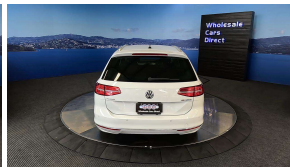

Wholesale Cars Direct

2017 Volkswagen Passat 1.4TSI Elegance - Grade 4.5 - NZ Nav & Stereo

Stock ID	15968
Engine	1400 cc
Body	Station Wagon
Odometer	55,660 km
Interior	0
Transmission	Automatic

Welcome to Wholesale Cars Direct.
WCD is quality, WCD is service, it is who we are.

This is one stunning Elegance Line Passat Estate. We are so pleased to bring such an immaculate example to the New Zealand market place. Features include partial leather interior, Power tail gate, Heated front seats, 9 x SRS airbags, Radar cruise control, Paddle shift tiptronic, Parking sensors, Traction control, Push button start, ABS, ISOFIX child seat anchors, 3 Point seat belts for all seats, Auto headlights, Dual side climate air conditioning, Bluetooth music streaming, Hands free, Stereo & Navigation upgraded to NZ Spec. Equipped with a 1.4 Litre Turbocharged Engine that develops 90Kw.