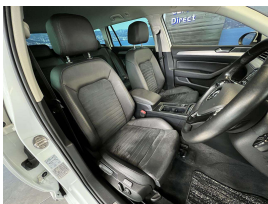

2017 Volkswagen Passat 1.4TSI Elegance - Grade 4.5 - NZ Nav & Stereo

Stock ID	15968
Engine	1400 cc
Body	Station Wagon
Odometer	55,660 km
Interior	0
Transmission	Automatic

Welcome to Wholesale Cars Direct.
WCD is quality, WCD is service, it is who we are.

This is one stunning Elegance Line Passat Estate. We are so pleased to bring such an immaculate example to the New Zealand market place. Features include partial leather interior, Power tail gate, Heated front seats, 9 x SRS airbags, Radar cruise control, Paddle shift tiptronic, Parking sensors, Traction control, Push button start, ABS, ISOFIX child seat anchors, 3 Point seat belts for all seats, Auto headlights, Dual side climate air conditioning, Bluetooth music streaming, Hands free, Stereo & Navigation upgraded to NZ Spec. Equipped with a 1.4 Litre Turbocharged Engine that develops 90Kw.