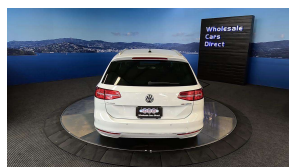

Wholesale Cars Direct

2017 Volkswagen Passat 1.4TSI Elegance - Grade 4.5 - NZ Na

Vehicle	Odometer	Engine	Seats	Stock ID
Details	55.660 km	1400 cc	-	15968

TRADE IN's

All trade ins can be facilitated here quickly and easily