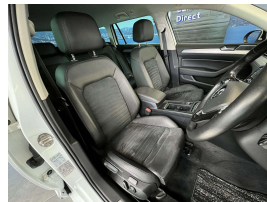

Wholesale Cars Direct

2017 Volkswagen Passat 1.4TSI Elegance - Grade 4.5 - NZ Na

Vehicle	Odometer	Engine	Seats	Stock ID
Details	55.660 km	1400 cc	-	15968

TRADE IN's

All trade ins can be facilitated here quickly and easily