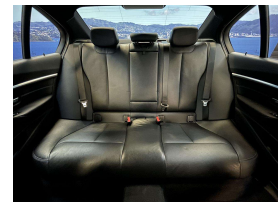

Wholesale Cars Direct

2019 BMW 330e Motorsport - Plug In Hybrid - Leather. \$23,990

Stock ID 16578
Engine 2000 cc, Plug-In Hybrid
Body Sedan
Odometer 52,130 km
Interior Leather
Transmission Automatic

Welcome to Wholesale Cars Direct.
WCD is quality, WCD is service, it is who we are.