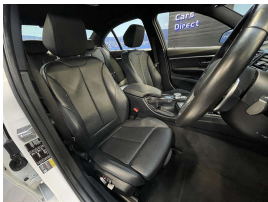

Wholesale Cars Direct

2019 BMW 330e Motorsport - Plug In Hybrid - Leather. \$23,990

Stock ID 16578
Engine 2000 cc, Plug-In Hybrid
Body Sedan
Odometer 52,130 km
Interior Leather
Transmission Automatic

Welcome to Wholesale Cars Direct.
WCD is quality, WCD is service, it is who we are.