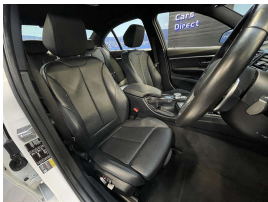

## 2019 BMW 330e Motorsport - Plug In Hybrid - Leather. \$23,990

**Stock ID** 16578  
**Engine** 2000 cc, Plug-In Hybrid  
**Body** Sedan  
**Odometer** 52,130 km  
**Interior** Leather  
**Transmission** Automatic