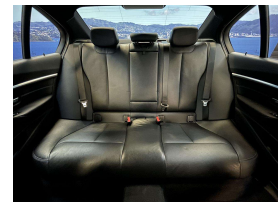

## 2019 BMW 330e Motorsport - Plug In Hybrid - Leather. \$23,990

**Stock ID** 16578  
**Engine** 2000 cc, Plug-In Hybrid  
**Body** Sedan  
**Odometer** 52,130 km  
**Interior** Leather  
**Transmission** Automatic