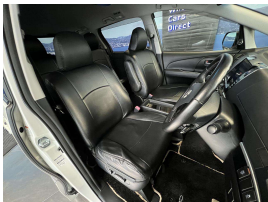

Wholesale Cars Direct

2016 Toyota Estima Aeras Premium Edition \$23,990

Stock ID 16471
Engine 2400 cc
Body People Mover
Odometer 77,600 km
Interior 0
Transmission Automatic

Welcome to Wholesale Cars Direct.
WCD is quality, WCD is service, it is who we are.