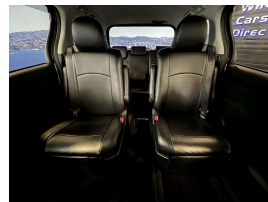

Wholesale Cars Direct

2016 Toyota Estima Aeras Premium Edition \$23,990

Stock ID 16471
Engine 2400 cc
Body People Mover
Odometer 77,600 km
Interior 0
Transmission Automatic

Welcome to Wholesale Cars Direct.
WCD is quality, WCD is service, it is who we are.