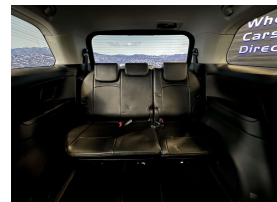

Wholesale Cars Direct

2016 Toyota Estima Aeras Premium Edition \$23,990

Stock ID 16471
Engine 2400 cc
Body People Mover
Odometer 77,600 km
Interior 0
Transmission Automatic

Welcome to Wholesale Cars Direct.
WCD is quality, WCD is service, it is who we are.