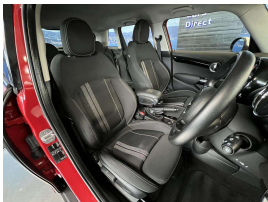

Wholesale Cars Direct

2015 Mini Cooper S \$18,990

Stock ID 16412
Engine 2000 cc
Body Hatchback
Odometer 64,640 km
Interior 0
Transmission Automatic

Welcome to Wholesale Cars Direct.
WCD is quality, WCD is service, it is who we are.