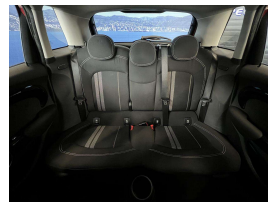

Wholesale Cars Direct

2015 Mini Cooper S \$18,990

Stock ID 16412
Engine 2000 cc
Body Hatchback
Odometer 64,640 km
Interior 0
Transmission Automatic

Welcome to Wholesale Cars Direct.
WCD is quality, WCD is service, it is who we are.