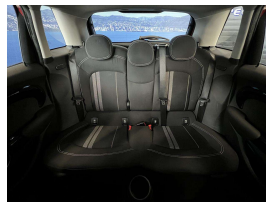

Wholesale Cars Direct

2015 Mini Cooper S \$19,990

Stock ID 16412
Engine 2000 cc
Body Hatchback
Odometer 64,640 km
Interior 0
Transmission Automatic

Welcome to Wholesale Cars Direct.
WCD is quality, WCD is service, it is who we are.