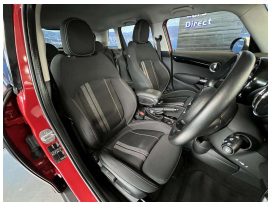

Wholesale Cars Direct

2015 Mini Cooper S \$19,990

Stock ID 16412
Engine 2000 cc
Body Hatchback
Odometer 64,640 km
Interior 0
Transmission Automatic

Welcome to Wholesale Cars Direct.
WCD is quality, WCD is service, it is who we are.