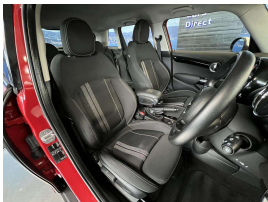

## 2015 Mini Cooper S \$19,990

**Stock ID** 16412  
**Engine** 2000 cc  
**Body** Hatchback  
**Odometer** 64,640 km  
**Interior** 0  
**Transmission** Automatic

Welcome to Wholesale Cars Direct.  
WCD is quality, WCD is service, it is who we are.