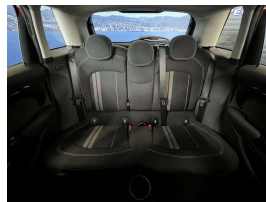

## 2015 Mini Cooper S \$19,990

**Stock ID** 16412  
**Engine** 2000 cc  
**Body** Hatchback  
**Odometer** 64,640 km  
**Interior** 0  
**Transmission** Automatic

Welcome to Wholesale Cars Direct.  
WCD is quality, WCD is service, it is who we are.