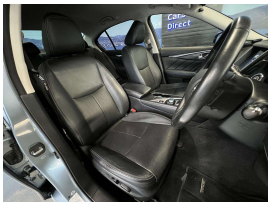

Wholesale Cars Direct

2014 Nissan Skyline 200 GT-T Type P - Leather. \$17,990

Stock ID 16522
Engine 2000 cc
Body Sedan
Odometer 97,130 km
Interior Leather
Transmission Automatic

Welcome to Wholesale Cars Direct.
WCD is quality, WCD is service, it is who we are.