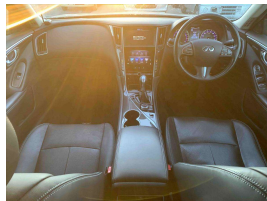

# 2014 Nissan Skyline 200 GT-T Type P - Leather. \$17,990

Buy Safe tips. You do not need to be a mechanic to Buy Safe.

- Stock ID** 16522
- Engine** 2000 cc
- Body** Sedan
- Odometer** 96,916 km
- Interior** Leather
- Transmission** Automatic