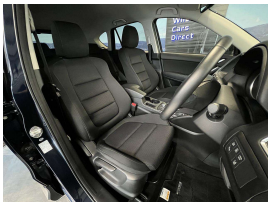

Wholesale Cars Direct

2015 Mazda CX-5 20S Pro Active Facelift - Apple Car Play. \$23,990

Stock ID 16470
Engine 2000 cc
Body SUV
Odometer 24,700 km
Interior 0
Transmission Automatic

Welcome to Wholesale Cars Direct.
WCD is quality, WCD is service, it is who we are.