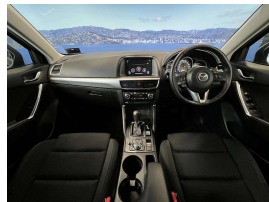

Wholesale Cars Direct

2015 Mazda CX-5 20S Pro Active Facelift - Apple Car Play. \$23,990

Stock ID 16470
Engine 2000 cc
Body SUV
Odometer 24,700 km
Interior 0
Transmission Automatic

Welcome to Wholesale Cars Direct.
WCD is quality, WCD is service, it is who we are.