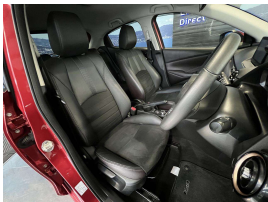

Wholesale Cars Direct

2017 Mazda Demio L Package - Apple Car Play. \$16,990

Stock ID 16490
Engine 1300 cc
Body Hatchback
Odometer 75,520 km
Interior 0
Transmission Automatic

Welcome to Wholesale Cars Direct.
WCD is quality, WCD is service, it is who we are.