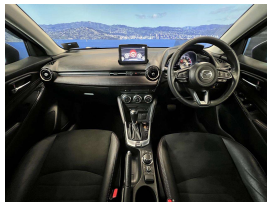

Wholesale Cars Direct

2017 Mazda Demio L Package - Apple Car Play. \$16,990

Stock ID 16490
Engine 1300 cc
Body Hatchback
Odometer 75,520 km
Interior 0
Transmission Automatic

Welcome to Wholesale Cars Direct.
WCD is quality, WCD is service, it is who we are.