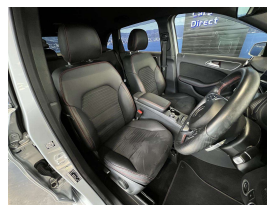

Quality is not a marketing act at Wholesale Cars Direct, it is who we are.

This stunning low klm Facelift B180 AMG Sports is loaded with special factory features including Factory AMG style 18 inch AMG Spoke alloys, Navigation & stereo to NZ spec, Bluetooth handsfree, Music streaming, Reverse Camera, Collision prevent assist, Cruise Control, Black Roof interior Trim, Attention assist (Drowsiness Detection) 9 x SRS airbags, Parking Sensors, Partial leather interior, Climate air conditioning, Heated Seats, Paddle shift tiptronic, Multi Function Steering Wheel, ISOFIX car seat anchor points. Bi-Xenon headlights. 1.6 Litre Turbo petrol engine.

TRADE IN's

All trade ins can be facilitated here quickly and easily

FINANCE

Using only New Zealands best finance companies we are focused on ensuring a simple, hassle free experience to have you driving away in your new vehicle as quickly as possible

Wholesale Cars Direct, Phone 0800 22 44 02, Email sales@wcd.co.nz