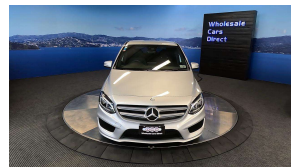

## 2015 Mercedes-Benz B 180 AMG Sports - 28000 klms - Grade

Vehicle	Odometer	Engine	Seats	Stock ID
Details	28.200 km	1600 cc	-	15737

Quality is not a marketing act at Wholesale Cars Direct, it is who we are.

This stunning low klm Facelift B180 AMG Sports is loaded with special factory features including Factory AMG style 18 inch AMG Spoke alloys, Navigation & stereo to NZ spec, Bluetooth handsfree, Music streaming, Reverse Camera, Collision prevent assist, Cruise Control, Black Roof interior Trim, Attention assist (Drowsiness Detection) 9 x SRS airbags, Parking Sensors, Partial leather interior, Climate air conditioning, Heated Seats, Paddle shift tiptronic, Multi Function Steering Wheel, ISOFIX car seat anchor points. Bi-Xenon headlights. 1.6 Litre Turbo petrol engine.