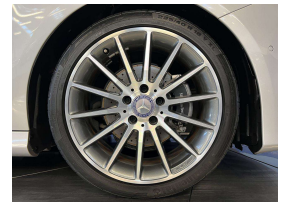

Wholesale Cars Direct

2015 Mercedes-Benz B 180 AMG Sports - 28000 klms - Grade

Vehicle	Odometer	Engine	Seats	Stock ID
Details	28.200 km	1600 cc	-	15737

TRADE IN's

All trade ins can be facilitated here quickly and easily