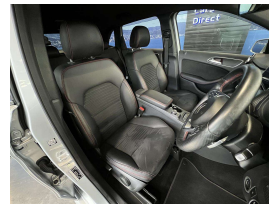

Wholesale Cars Direct

2015 Mercedes-Benz B 180 AMG Sports - 28000 klms - Grade

Vehicle	Odometer	Engine	Seats	Stock ID
Details	28.200 km	1600 cc	-	15737

TRADE IN's

All trade ins can be facilitated here quickly and easily