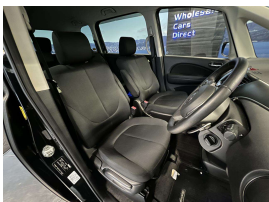

Wholesale Cars Direct

2014 Mazda Biante Skyactive - 8 Seater. \$12,990

Stock ID 16388
Engine 2000 cc
Body People Mover
Odometer 89,580 km
Interior 8 seats, 0
Transmission Automatic

Welcome to Wholesale Cars Direct.
WCD is quality, WCD is service, it is who we are.