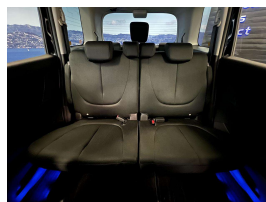

Wholesale Cars Direct

2014 Mazda Biante Skyactive - 8 Seater. \$12,990

Stock ID 16388
Engine 2000 cc
Body People Mover
Odometer 89,580 km
Interior 8 seats, 0
Transmission Automatic

Welcome to Wholesale Cars Direct.
WCD is quality, WCD is service, it is who we are.