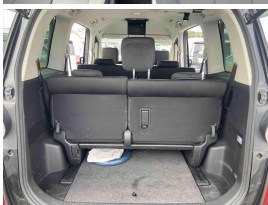

2014 Mazda Biante Skyactive - 8 Seater. $14,990

Stock ID 16388
Engine 2000 cc
Body People Mover
Odometer 89,580 km
Interior 8 seats, 0
Transmission Automatic

Welcome to Wholesale Cars Direct.
WCD is quality, WCD is service, it is who we are.

Arriving soon.