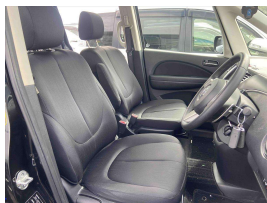

2014 Mazda Biante Skyactive - 8 Seater. $14,990

Stock ID 16388
Engine 2000 cc
Body People Mover
Odometer 89,580 km
Interior 8 seats, 0
Transmission Automatic

Welcome to Wholesale Cars Direct.
WCD is quality, WCD is service, it is who we are.

Arriving soon.