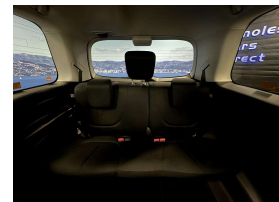

Wholesale Cars Direct

2014 Mazda Biante Skyactive - 8 Seater. \$13,990

Stock ID 16388
Engine 2000 cc
Body People Mover
Odometer 89,580 km
Interior 8 seats, 0
Transmission Automatic

Welcome to Wholesale Cars Direct.
WCD is quality, WCD is service, it is who we are.