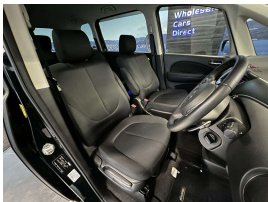

Wholesale Cars Direct

2014 Mazda Biante Skyactive - 8 Seater. \$13,990

Stock ID 16388
Engine 2000 cc
Body People Mover
Odometer 89,580 km
Interior 8 seats, 0
Transmission Automatic

Welcome to Wholesale Cars Direct.
WCD is quality, WCD is service, it is who we are.