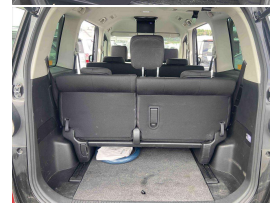

Wholesale Cars Direct

2014 Mazda Biante Skyactive - 8 Seater. \$14,990

Vehicle	Odometer	Engine	Seats	Stock ID
Details	89.470 km	2000 cc	8	16388

TRADE IN's

All trade ins can be facilitated here quickly and easily