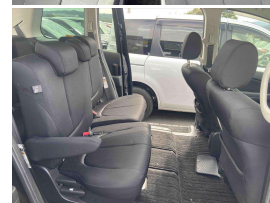

Wholesale Cars Direct

2014 Mazda Biante Skyactive - 8 Seater. \$14,990

Vehicle	Odometer	Engine	Seats	Stock ID
Details	89.470 km	2000 cc	8	16388

TRADE IN's

All trade ins can be facilitated here quickly and easily