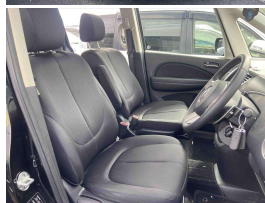

Wholesale Cars Direct

2014 Mazda Biante Skyactive - 8 Seater. \$14,990

Vehicle	Odometer	Engine	Seats	Stock ID
Details	89.470 km	2000 cc	8	16388

TRADE IN's

All trade ins can be facilitated here quickly and easily