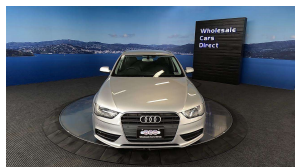

Wholesale Cars Direct

2014 Audi A4 Avante 2.0L Turbo - Leather. \$15,990

Stock ID 16397

Engine 2000 cc

Body Station Wagon

Odometer 56,300 km

Interior Leather

Transmission Automatic

Welcome to Wholesale Cars Direct.
WCD is quality, WCD is service, it is who we are.

Pristine condition, Features include full leather interior, Heated front seats, Electric front seats, 8 x SRS Airbags, Dual side climate control, Traction control, Auto stop/start, ISOFIX car seat anchor points, Parking sensors, Reverse camera, Auto headlights, 3 Point seat belts for all seats, Proximity key, Push button start, 17 inch factory alloy wheels. powered by a 2.0 Litre Turbocharged petrol engine.