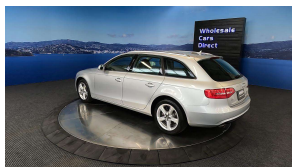

Wholesale Cars Direct

2014 Audi A4 Avante 2.0L Turbo - Leather. \$15,990

Stock ID 16397

Engine 2000 cc

Body Station Wagon

Odometer 56,300 km

Interior Leather

Transmission Automatic

Welcome to Wholesale Cars Direct.
WCD is quality, WCD is service, it is who we are.

Pristine condition, Features include full leather interior, Heated front seats, Electric front seats, 8 x SRS Airbags, Dual side climate control, Traction control, Auto stop/start, ISOFIX car seat anchor points, Parking sensors, Reverse camera, Auto headlights, 3 Point seat belts for all seats, Proximity key, Push button start, 17 inch factory alloy wheels. powered by a 2.0 Litre Turbocharged petrol engine.