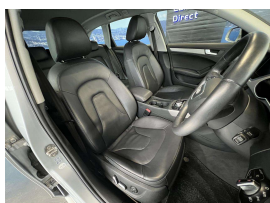

Wholesale Cars Direct

2014 Audi A4 Avante 2.0L Turbo - Leather. \$15,990

Stock ID 16397

Engine 2000 cc

Body Station Wagon

Odometer 56,300 km

Interior Leather

Transmission Automatic

Welcome to Wholesale Cars Direct.
WCD is quality, WCD is service, it is who we are.

Pristine condition, Features include full leather interior, Heated front seats, Electric front seats, 8 x SRS Airbags, Dual side climate control, Traction control, Auto stop/start, ISOFIX car seat anchor points, Parking sensors, Reverse camera, Auto headlights, 3 Point seat belts for all seats, Proximity key, Push button start, 17 inch factory alloy wheels. powered by a 2.0 Litre Turbocharged petrol engine.