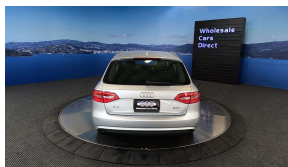

Wholesale Cars Direct

2014 Audi A4 Avante 2.0L Turbo - Leather. \$15,990

Stock ID 16397

Engine 2000 cc

Body Station Wagon

Odometer 56,300 km

Interior Leather

Transmission Automatic

Welcome to Wholesale Cars Direct.
WCD is quality, WCD is service, it is who we are.

Pristine condition, Features include full leather interior, Heated front seats, Electric front seats, 8 x SRS Airbags, Dual side climate control, Traction control, Auto stop/start, ISOFIX car seat anchor points, Parking sensors, Reverse camera, Auto headlights, 3 Point seat belts for all seats, Proximity key, Push button start, 17 inch factory alloy wheels. powered by a 2.0 Litre Turbocharged petrol engine.