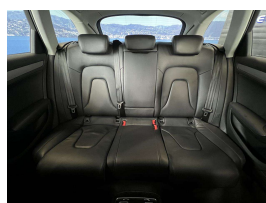

Stock ID 16397

Engine 2000 cc

Body Station Wagon

Odometer 56,300 km

Interior Leather

Transmission Automatic

Welcome to Wholesale Cars Direct.
WCD is quality, WCD is service, it is who we are.

Pristine condition, Features include full leather interior, Heated front seats, Electric front seats, 8 x SRS Airbags, Dual side climate control, Traction control, Auto stop/start, ISOFIX car seat anchor points, Parking sensors, Reverse camera, Auto headlights, 3 Point seat belts for all seats, Proximity key, Push button start, 17 inch factory alloy wheels. powered by a 2.0 Litre Turbocharged petrol engine.