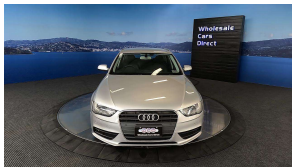

Wholesale Cars Direct

2014 Audi A4 Avante 2.0L Turbo - Leather. \$16,990

Stock ID 16397
Engine 2000 cc
Body Station Wagon
Odometer 56,300 km
Interior Leather
Transmission Automatic

Welcome to Wholesale Cars Direct.
WCD is quality, WCD is service, it is who we are.

Pristine condition, Features include full leather interior, Heated front seats, Electric front seats, 8 x SRS Airbags, Dual side climate control, Traction control, Auto stop/start, ISOFIX car seat anchor points, Parking sensors, Reverse camera, Auto headlights, 3 Point seat belts for all seats, Proximity key, Push button start, 17 inch factory alloy wheels. powered by a 2.0 Litre Turbocharged petrol engine.