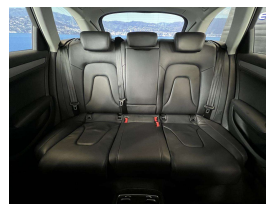

Wholesale Cars Direct

2014 Audi A4 Avante 2.0L Turbo - Leather. \$16,990

Stock ID 16397
Engine 2000 cc
Body Station Wagon
Odometer 56,300 km
Interior Leather
Transmission Automatic

Welcome to Wholesale Cars Direct.
WCD is quality, WCD is service, it is who we are.

Pristine condition, Features include full leather interior, Heated front seats, Electric front seats, 8 x SRS Airbags, Dual side climate control, Traction control, Auto stop/start, ISOFIX car seat anchor points, Parking sensors, Reverse camera, Auto headlights, 3 Point seat belts for all seats, Proximity key, Push button start, 17 inch factory alloy wheels. powered by a 2.0 Litre Turbocharged petrol engine.