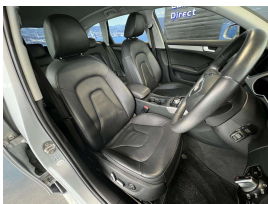

Wholesale Cars Direct

2014 Audi A4 Avante 2.0L Turbo - Leather. \$16,990

Stock ID 16397
Engine 2000 cc
Body Station Wagon
Odometer 56,300 km
Interior Leather
Transmission Automatic

Welcome to Wholesale Cars Direct.
WCD is quality, WCD is service, it is who we are.

Pristine condition, Features include full leather interior, Heated front seats, Electric front seats, 8 x SRS Airbags, Dual side climate control, Traction control, Auto stop/start, ISOFIX car seat anchor points, Parking sensors, Reverse camera, Auto headlights, 3 Point seat belts for all seats, Proximity key, Push button start, 17 inch factory alloy wheels. powered by a 2.0 Litre Turbocharged petrol engine.