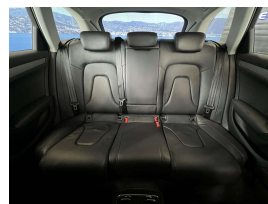

Stock ID 16397
Engine 2000 cc
Body Station Wagon
Odometer 56,300 km
Interior Leather
Transmission Automatic

Welcome to Wholesale Cars Direct.
WCD is quality, WCD is service, it is who we are.

Pristine condition, Features include full leather interior, Heated front seats, Electric front seats, 8 x SRS Airbags, Dual side climate control, Traction control, Auto stop/start, ISOFIX car seat anchor points, Parking sensors, Reverse camera, Auto headlights, 3 Point seat belts for all seats, Proximity key, Push button start, 17 inch factory alloy wheels. powered by a 2.0 Litre Turbocharged petrol engine.