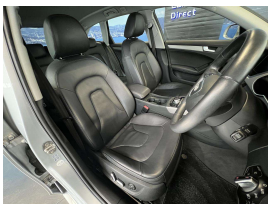

## 2014 Audi A4 Avante 2.0L Turbo - Leather. \$17,990

**Stock ID** 16397  
**Engine** 2000 cc  
**Body** Station Wagon  
**Odometer** 56,300 km  
**Interior** Leather  
**Transmission** Automatic

Welcome to Wholesale Cars Direct.  
WCD is quality, WCD is service, it is who we are.

Pristine condition, Features include full leather interior, Heated front seats, Electric front seats, 8 x SRS Airbags, Dual side climate control, Traction control, Auto stop/start, ISOFIX car seat anchor points, Parking sensors, Reverse camera, Auto headlights, 3 Point seat belts for all seats, Proximity key, Push button start, 17 inch factory alloy wheels. powered by a 2.0 Litre Turbocharged petrol engine.