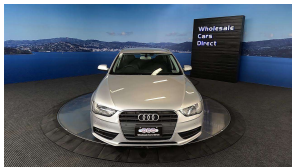

## 2014 Audi A4 Avante 2.0L Turbo - Leather. \$17,990

**Stock ID** 16397  
**Engine** 2000 cc  
**Body** Station Wagon  
**Odometer** 56,300 km  
**Interior** Leather  
**Transmission** Automatic

Welcome to Wholesale Cars Direct.  
WCD is quality, WCD is service, it is who we are.

Pristine condition, Features include full leather interior, Heated front seats, Electric front seats, 8 x SRS Airbags, Dual side climate control, Traction control, Auto stop/start, ISOFIX car seat anchor points, Parking sensors, Reverse camera, Auto headlights, 3 Point seat belts for all seats, Proximity key, Push button start, 17 inch factory alloy wheels. powered by a 2.0 Litre Turbocharged petrol engine.