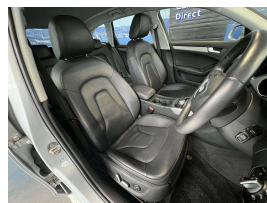

## 2014 Audi A4 Avante 2.0L Turbo - Leather. \$17,990

Vehicle	Odometer	Engine	Seats	Stock ID
Details	56.300 km	2000 cc	-	16397