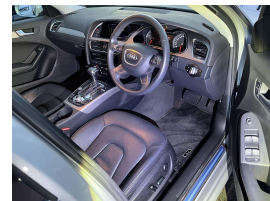

Wholesale Cars Direct

2014 Audi A4 Avante 2.0L Turbo - Leather. \$17,990

Vehicle	Odometer	Engine	Seats	Stock ID
Details	56.205 km	2000 cc	-	16397

TRADE IN's

All trade ins can be facilitated here quickly and easily