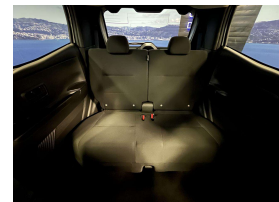

Wholesale Cars Direct

2022 Nissan Sakura S - Grade 5 A - 95% SOH. \$24,990

Stock ID 16424
Engine 0 cc, Electric
Body Hatchback
Odometer 11,030 km
Interior 0
Transmission Automatic

Welcome to Wholesale Cars Direct.
WCD is quality, WCD is service, it is who we are.