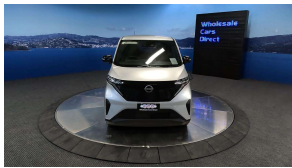

Wholesale Cars Direct

2022 Nissan Sakura S - Grade 5 A - 95% SOH. \$24,990

Stock ID 16424
Engine 0 cc, Electric
Body Hatchback
Odometer 11,030 km
Interior 0
Transmission Automatic

Welcome to Wholesale Cars Direct.
WCD is quality, WCD is service, it is who we are.