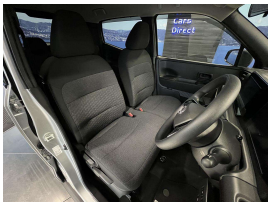

Wholesale Cars Direct

2022 Nissan Sakura S - Grade 5 A - 95% SOH. \$24,990

Stock ID 16424
Engine 0 cc, Electric
Body Hatchback
Odometer 11,030 km
Interior 0
Transmission Automatic

Welcome to Wholesale Cars Direct.
WCD is quality, WCD is service, it is who we are.