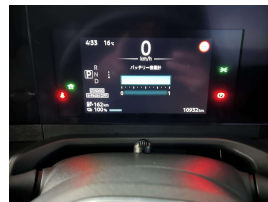

Wholesale Cars Direct

2022 Nissan Sakura S - Grade 5 A - 95% SOH. \$24,990

Stock ID 16424
Engine 0 cc, Electric
Body Hatchback
Odometer 11,030 km
Interior 0
Transmission Automatic

Welcome to Wholesale Cars Direct.
WCD is quality, WCD is service, it is who we are.