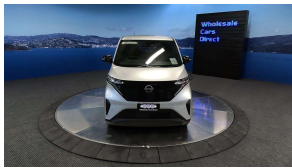

Wholesale Cars Direct

2022 Nissan Sakura S - Grade 5 A - 95% SOH. \$26,990

Stock ID 16424
Engine 0 cc, Electric
Body Hatchback
Odometer 11,030 km
Interior 0
Transmission Automatic

Welcome to Wholesale Cars Direct.
WCD is quality, WCD is service, it is who we are.