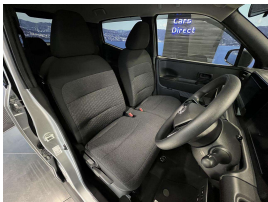

Wholesale Cars Direct

2022 Nissan Sakura S - Grade 5 A - 95% SOH. \$26,990

Stock ID 16424
Engine 0 cc, Electric
Body Hatchback
Odometer 11,030 km
Interior 0
Transmission Automatic

Welcome to Wholesale Cars Direct.
WCD is quality, WCD is service, it is who we are.