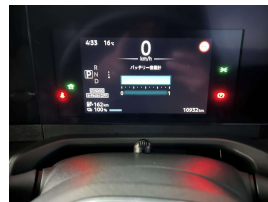

Wholesale Cars Direct

2022 Nissan Sakura S - Grade 5 A - 95% SOH. \$26,990

Stock ID 16424
Engine 0 cc, Electric
Body Hatchback
Odometer 11,030 km
Interior 0
Transmission Automatic

Welcome to Wholesale Cars Direct.
WCD is quality, WCD is service, it is who we are.