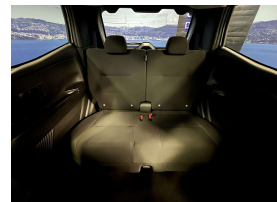

Wholesale Cars Direct

2022 Nissan Sakura S - Grade 5 A - 95% SOH. \$26,990

Stock ID 16424
Engine 0 cc, Electric
Body Hatchback
Odometer 11,030 km
Interior 0
Transmission Automatic

Welcome to Wholesale Cars Direct.
WCD is quality, WCD is service, it is who we are.