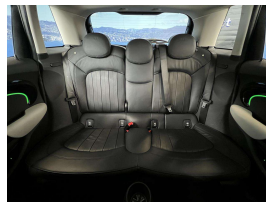

Wholesale Cars Direct

2015 Mini Cooper S - Leather - 18 inch Alloys - Grade 4.5. \$21,990

Stock ID 16386
Engine 2000 cc
Body Hatchback
Odometer 73,560 km
Interior Leather
Transmission Automatic

Welcome to Wholesale Cars Direct.
WCD is quality, WCD is service, it is who we are.