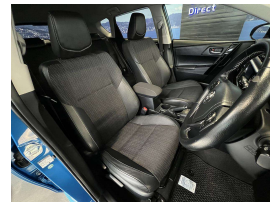

Wholesale Cars Direct

2017 Toyota Auris Hybrid - Apple Car Play Android Auto.

Vehicle	Odometer	Engine	Seats	Stock ID
Details	13.700 km	1800 cc	-	15855

Quality is not a marketing act at Wholesale Cars Direct, it is who we are.

What a stunning Auris Hybrid this example is. All we could do to compliment this immaculate example was to install a NZ stereo with Bluetooth handsfree, music streaming, Apple CarPlay, Android auto & reverse camera. This Hybrid Auris also comes with partial leather, Push button start, Traction control, 3 Point belts for all seats, Front collision warning system, Lane departure warning, Proximity keyless, Auto headlights, Dual Climate air conditioning, Factory 16 inch alloys. The 1.8 Litre petrol engine develops 73kw of power plus the electric engine that develops an additional 59kw.