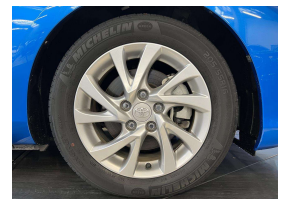

Wholesale Cars Direct

2017 Toyota Auris Hybrid - Apple Car Play Android Auto.

Vehicle	Odometer	Engine	Seats	Stock ID
Details	13.700 km	1800 cc	-	15855

Quality is not a marketing act at Wholesale Cars Direct, it is who we are.