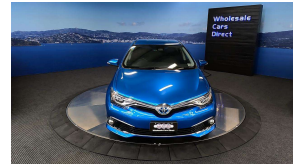

Wholesale Cars Direct

2017 Toyota Auris Hybrid - Apple Car Play Android Auto.

Vehicle	Odometer	Engine	Seats	Stock ID
Details	13.700 km	1800 cc	-	15855

Quality is not a marketing act at Wholesale Cars Direct, it is who we are.

What a stunning Auris Hybrid this example is. All we could do to compliment this immaculate example was to install a NZ stereo with Bluetooth handsfree, music streaming, Apple CarPlay, Android auto & reverse camera. This Hybrid Auris also comes with partial leather, Push button start, Traction control, 3 Point belts for all seats, Front collision warning system, Lane departure warning, Proximity keyless, Auto headlights, Dual Climate air conditioning, Factory 16 inch alloys. The 1.8 Litre petrol engine develops 73kw of power plus the electric engine that develops an additional 59kw.