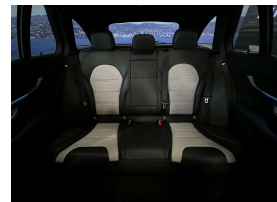

## 2016 Mercedes-Benz C 63 S Facelift AMG C 63 S - Panoramic Sunroof -

**Stock ID** 16422  
**Engine** 4000 cc  
**Body** Station Wagon  
**Odometer** 53,770 km  
**Interior** Leather  
**Transmission** Automatic