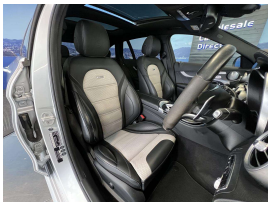

## 2016 Mercedes-Benz C 63 S Facelift AMG C 63 S - Panoramic Sunroof -

**Stock ID** 16422  
**Engine** 4000 cc  
**Body** Station Wagon  
**Odometer** 53,770 km  
**Interior** Leather  
**Transmission** Automatic