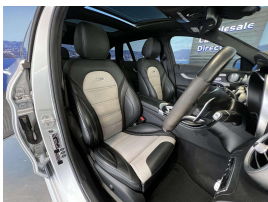

## 2016 Mercedes-Benz C 63 S Facelift AMG C 63 S - Panoramic Sunroof -

**Stock ID** 16422  
**Engine** 4000 cc  
**Body** Station Wagon  
**Odometer** 53,770 km  
**Interior** Leather  
**Transmission** Automatic