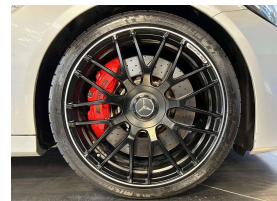

## 2016 Mercedes-Benz C 63 S Facelift AMG C 63 S - Panoramic Sunroof -

**Stock ID** 16422  
**Engine** 4000 cc  
**Body** Station Wagon  
**Odometer** 53,770 km  
**Interior** Leather  
**Transmission** Automatic