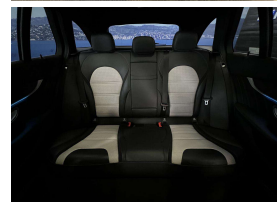

## 2016 Mercedes-Benz C 63 S Facelift AMG C 63 S - Panoramic Sunroof -

**Stock ID** 16422  
**Engine** 4000 cc  
**Body** Station Wagon  
**Odometer** 53,770 km  
**Interior** Leather  
**Transmission** Automatic