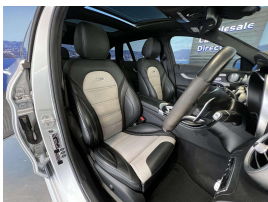

Wholesale Cars Direct

2016 Mercedes-Benz C 63 Facelift AMG 63 S - Panoramic Sunroof -

Stock ID 16422
Engine 4000 cc
Body Station Wagon
Odometer 53,770 km
Interior Leather
Transmission Automatic

Welcome to Wholesale Cars Direct.
WCD is quality, WCD is service, it is who we are.