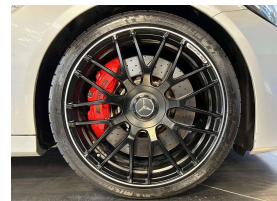

Wholesale Cars Direct

2016 Mercedes-Benz C 63 Facelift AMG 63 S - Panoramic Sunroof -

Stock ID 16422
Engine 4000 cc
Body Station Wagon
Odometer 53,770 km
Interior Leather
Transmission Automatic

Welcome to Wholesale Cars Direct.
WCD is quality, WCD is service, it is who we are.