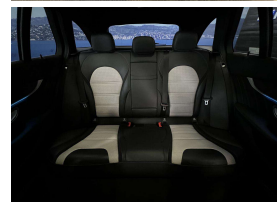

Wholesale Cars Direct

2016 Mercedes-Benz C 63 Facelift AMG 63 S - Panoramic Sunroof -

Stock ID 16422
Engine 4000 cc
Body Station Wagon
Odometer 53,770 km
Interior Leather
Transmission Automatic

Welcome to Wholesale Cars Direct.
WCD is quality, WCD is service, it is who we are.