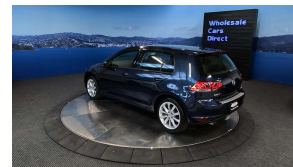

## 2015 Volkswagen Golf 1.4 Highline - NZ Stereo Upgrade -

|         |           |         |       |          |
|---------|-----------|---------|-------|----------|
| Vehicle | Odometer  | Engine  | Seats | Stock ID |
| Details | 47.300 km | 1400 cc | -     | 15556    |

Quality is not a marketing act at Wholesale Cars Direct, it is who we are.

This VW Golf is the prime example of why WCD sends so many vehicles all around NZ. Grade 4.5, yet a very rare A grade interior, so like new inside. Features include 17 inch alloy wheels, 9 x SRS airbags, Proximity keyless entry, Push button start, Radar cruise control, Electronic stability program, Auto Headlights, Lane departure warning, Paddle Shift tiptronic, Reverse camera, Bluetooth music streaming, Hands free. Equipped with a 1.4 Litre Turbocharged Engine that develops 103kw.