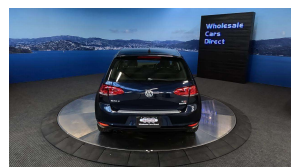

## 2015 Volkswagen Golf 1.4 Highline - NZ Stereo Upgrade -

|         |           |         |       |          |
|---------|-----------|---------|-------|----------|
| Vehicle | Odometer  | Engine  | Seats | Stock ID |
| Details | 47.300 km | 1400 cc | -     | 15556    |

Quality is not a marketing act at Wholesale Cars Direct, it is who we are.

This VW Golf is the prime example of why WCD sends so many vehicles all around NZ. Grade 4.5, yet a very rare A grade interior, so like new inside. Features include 17 inch alloy wheels, 9 x SRS airbags, Proximity keyless entry, Push button start, Radar cruise control, Electronic stability program, Auto Headlights, Lane departure warning, Paddle Shift tiptronic, Reverse camera, Bluetooth music streaming, Hands free. Equipped with a 1.4 Litre Turbocharged Engine that develops 103kw.