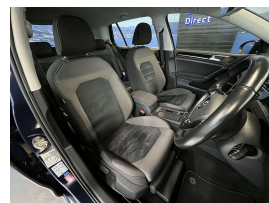

Quality is not a marketing act at Wholesale Cars Direct, it is who we are.

This VW Golf is the prime example of why WCD sends so many vehicles all around NZ. Grade 4.5, yet a very rare A grade interior, so like new inside. Features include 17 inch alloy wheels, 9 x SRS airbags, Proximity keyless entry, Push button start, Radar cruise control, Electronic stability program, Auto Headlights, Lane departure warning, Paddle Shift tiptronic, Reverse camera, Bluetooth music streaming, Hands free. Equipped with a 1.4 Litre Turbocharged Engine that develops 103kw.