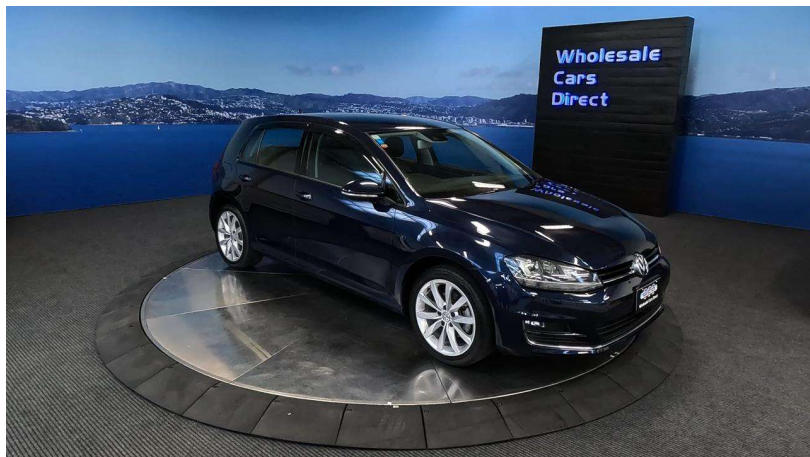

## 2015 Volkswagen Golf 1.4 Highline - NZ Stereo Upgrade -

|         |           |         |       |          |
|---------|-----------|---------|-------|----------|
| Vehicle | Odometer  | Engine  | Seats | Stock ID |
| Details | 47.300 km | 1400 cc | -     | 15556    |

Quality is not a marketing act at Wholesale Cars Direct, it is who we are.

This VW Golf is the prime example of why WCD sends so many vehicles all around NZ. Grade 4.5, yet a very rare A grade interior, so like new inside. Features include 17 inch alloy wheels, 9 x SRS airbags, Proximity keyless entry, Push button start, Radar cruise control, Electronic stability program, Auto Headlights, Lane departure warning, Paddle Shift tiptronic, Reverse camera, Bluetooth music streaming, Hands free. Equipped with a 1.4 Litre Turbocharged Engine that develops 103kw.