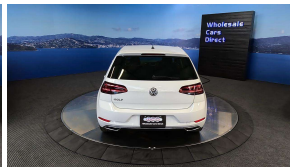

Wholesale Cars Direct

2019 Volkswagen Golf TSI Highline Tec Edition - Virtual Cockpit - NZ

Stock ID 16157

Engine 1400 cc

Body Hatchback

Odometer 55,234 km

Interior 0

Transmission Automatic

Welcome to Wholesale Cars Direct.
WCD is quality, WCD is service, it is who we are.

What an example with this Virtual Cockpit VW hatch WCD has bought to Wellington. Features include Navigation & stereo to NZ spec, 17 inch factory alloys, 9 x SRS airbags, Radar cruise control, Electronic stability program, Lane departure warning, Blind spot monitoring, 3 Point seat belts for all seats, Auto Headlights, Multi function Steering wheel, Paddle shift tiptronic, Reverse camera, Bluetooth music streaming, hands free, Auto headlights, Isofix car seat anchor points, Proximity key, Push button start. Equipped with a 1.4 Litre Turbocharged petrol engine.