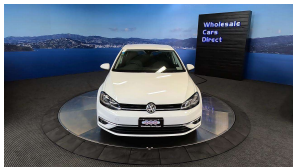

Wholesale Cars Direct

2019 Volkswagen Golf TSI Highline Tec Edition - Virtual Cockpit - NZ

Stock ID 16157

Engine 1400 cc

Body Hatchback

Odometer 55,234 km

Interior 0

Transmission Automatic

Welcome to Wholesale Cars Direct.
WCD is quality, WCD is service, it is who we are.

What an example with this Virtual Cockpit VW hatch WCD has bought to Wellington. Features include Navigation & stereo to NZ spec, 17 inch factory alloys, 9 x SRS airbags, Radar cruise control, Electronic stability program, Lane departure warning, Blind spot monitoring, 3 Point seat belts for all seats, Auto Headlights, Multi function Steering wheel, Paddle shift tiptronic, Reverse camera, Bluetooth music streaming, hands free, Auto headlights, Isofix car seat anchor points, Proximity key, Push button start. Equipped with a 1.4 Litre Turbocharged petrol engine.