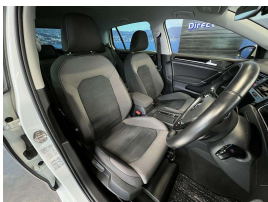

Wholesale Cars Direct

2019 Volkswagen Golf TSI Highline Tec Edition - Virtual Cockpit - NZ

Stock ID 16157

Engine 1400 cc

Body Hatchback

Odometer 55,234 km

Interior 0

Transmission Automatic

Welcome to Wholesale Cars Direct.
WCD is quality, WCD is service, it is who we are.

What an example with this Virtual Cockpit VW hatch WCD has bought to Wellington. Features include Navigation & stereo to NZ spec, 17 inch factory alloys, 9 x SRS airbags, Radar cruise control, Electronic stability program, Lane departure warning, Blind spot monitoring, 3 Point seat belts for all seats, Auto Headlights, Multi function Steering wheel, Paddle shift tiptronic, Reverse camera, Bluetooth music streaming, hands free, Auto headlights, Isofix car seat anchor points, Proximity key, Push button start. Equipped with a 1.4 Litre Turbocharged petrol engine.