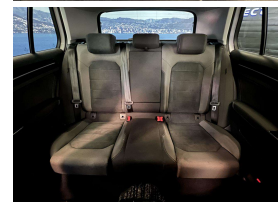

2019 Volkswagen Golf TSI Highline Tec Edition - Virtual Cockpit - NZ