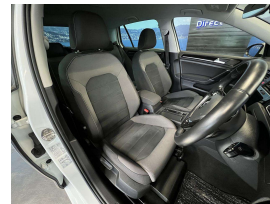

Quality is not a marketing act at Wholesale Cars Direct, it is who we are.

What an example with this Virtual Cockpit VW hatch WCD has bought to Wellington. Features include Navigation & stereo to NZ spec, 17 inch factory alloys, 9 x SRS airbags, Radar cruise control, Electronic stability program, Lane departure warning, Blind spot monitoring, 3 Point seat belts for all seats, Auto Headlights, Multi function Steering wheel, Paddle shift tiptronic, Reverse camera, Bluetooth music streaming, hands free, Auto headlights, Isofix car seat anchor points, Proximity key, Push button start. Equipped with a 1.4 Litre Turbocharged petrol engine.

TRADE IN's

All trade ins can be facilitated here quickly and easily

FINANCE

Using only New Zealand's best finance companies we are focused on ensuring a simple, hassle free experience to have you driving away in your new vehicle as quickly as possible

Wholesale Cars Direct, Phone 0800 22 44 02, Email sales@wcd.co.nz