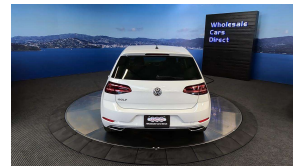

Wholesale Cars Direct

2019 Volkswagen Golf TSI Highline Tec Edition - Virtual

Vehicle	Odometer	Engine	Seats	Stock ID
Details	55.234 km	1400 cc	-	16157

Quality is not a marketing act at Wholesale Cars Direct, it is who we are.

What an example with this Virtual Cockpit VW hatch WCD has bought to Wellington. Features include Navigation & stereo to NZ spec, 17 inch factory alloys, 9 x SRS airbags, Radar cruise control, Electronic stability program, Lane departure warning, Blind spot monitoring, 3 Point seat belts for all seats, Auto Headlights, Multi function Steering wheel, Paddle shift tiptronic, Reverse camera, Bluetooth music streaming, hands free, Auto headlights, Isofix car seat anchor points, Proximity key, Push button start. Equipped with a 1.4 Litre Turbocharged petrol engine.