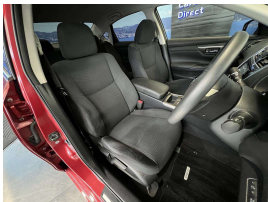

## 2017 Nissan Teana XE - Very Low Ks - Stunning. \$17,990

**Stock ID** 16489  
**Engine** 2500 cc  
**Body** Sedan  
**Odometer** 10,820 km  
**Interior** 0  
**Transmission** Automatic

Welcome to Wholesale Cars Direct.  
WCD is quality, WCD is service, it is who we are.