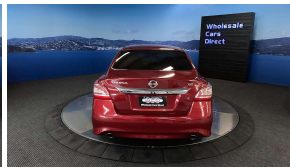

## 2017 Nissan Teana XE - Very Low Ks - Stunning. \$17,990

**Stock ID** 16489  
**Engine** 2500 cc  
**Body** Sedan  
**Odometer** 10,820 km  
**Interior** 0  
**Transmission** Automatic

Welcome to Wholesale Cars Direct.  
WCD is quality, WCD is service, it is who we are.