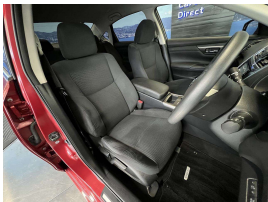

Wholesale Cars Direct

2017 Nissan Teana XE - Very Low Ks - Stunning. \$17,990

Stock ID 16489
Engine 2500 cc
Body Sedan
Odometer 10,820 km
Interior 0
Transmission Automatic

Welcome to Wholesale Cars Direct.
WCD is quality, WCD is service, it is who we are.