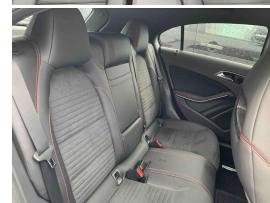

TRADE IN's

All trade ins can be facilitated here quickly and easily

FINANCE

Using only New Zealand's best finance companies we are focused on ensuring a simple, hassle-free experience to have you driving away in your new vehicle as quickly as possible

Wholesale Cars Direct, Phone 0800 22 44 02, Email sales@wcd.co.nz