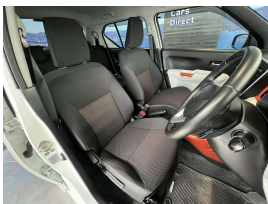

2016 Suzuki Ignis Hybrid MZ - Grade 4.5. $13,990

Stock ID	16327
Engine	1200 cc, Hybrid
Body	Hatchback
Odometer	65,830 km
Interior	0
Transmission	Automatic

Welcome to Wholesale Cars Direct.
WCD is quality, WCD is service, it is who we are.

Hybrid Grade 4.5 immaculate Ignis. Features include 360 Degree Camera, Automatic headlights, Reverse Camera, Push button start, Twin x SRS airbags, Heated drivers seat, 16 inch factory alloys 3 point seats belts for all passengers, Isofix car seat anchor points, Proximity key, Bluetooth, Climate air condition, Auto stop/start, Electronic stability control, Surround view monitor, Cruise control, Paddle shift tiptronic.